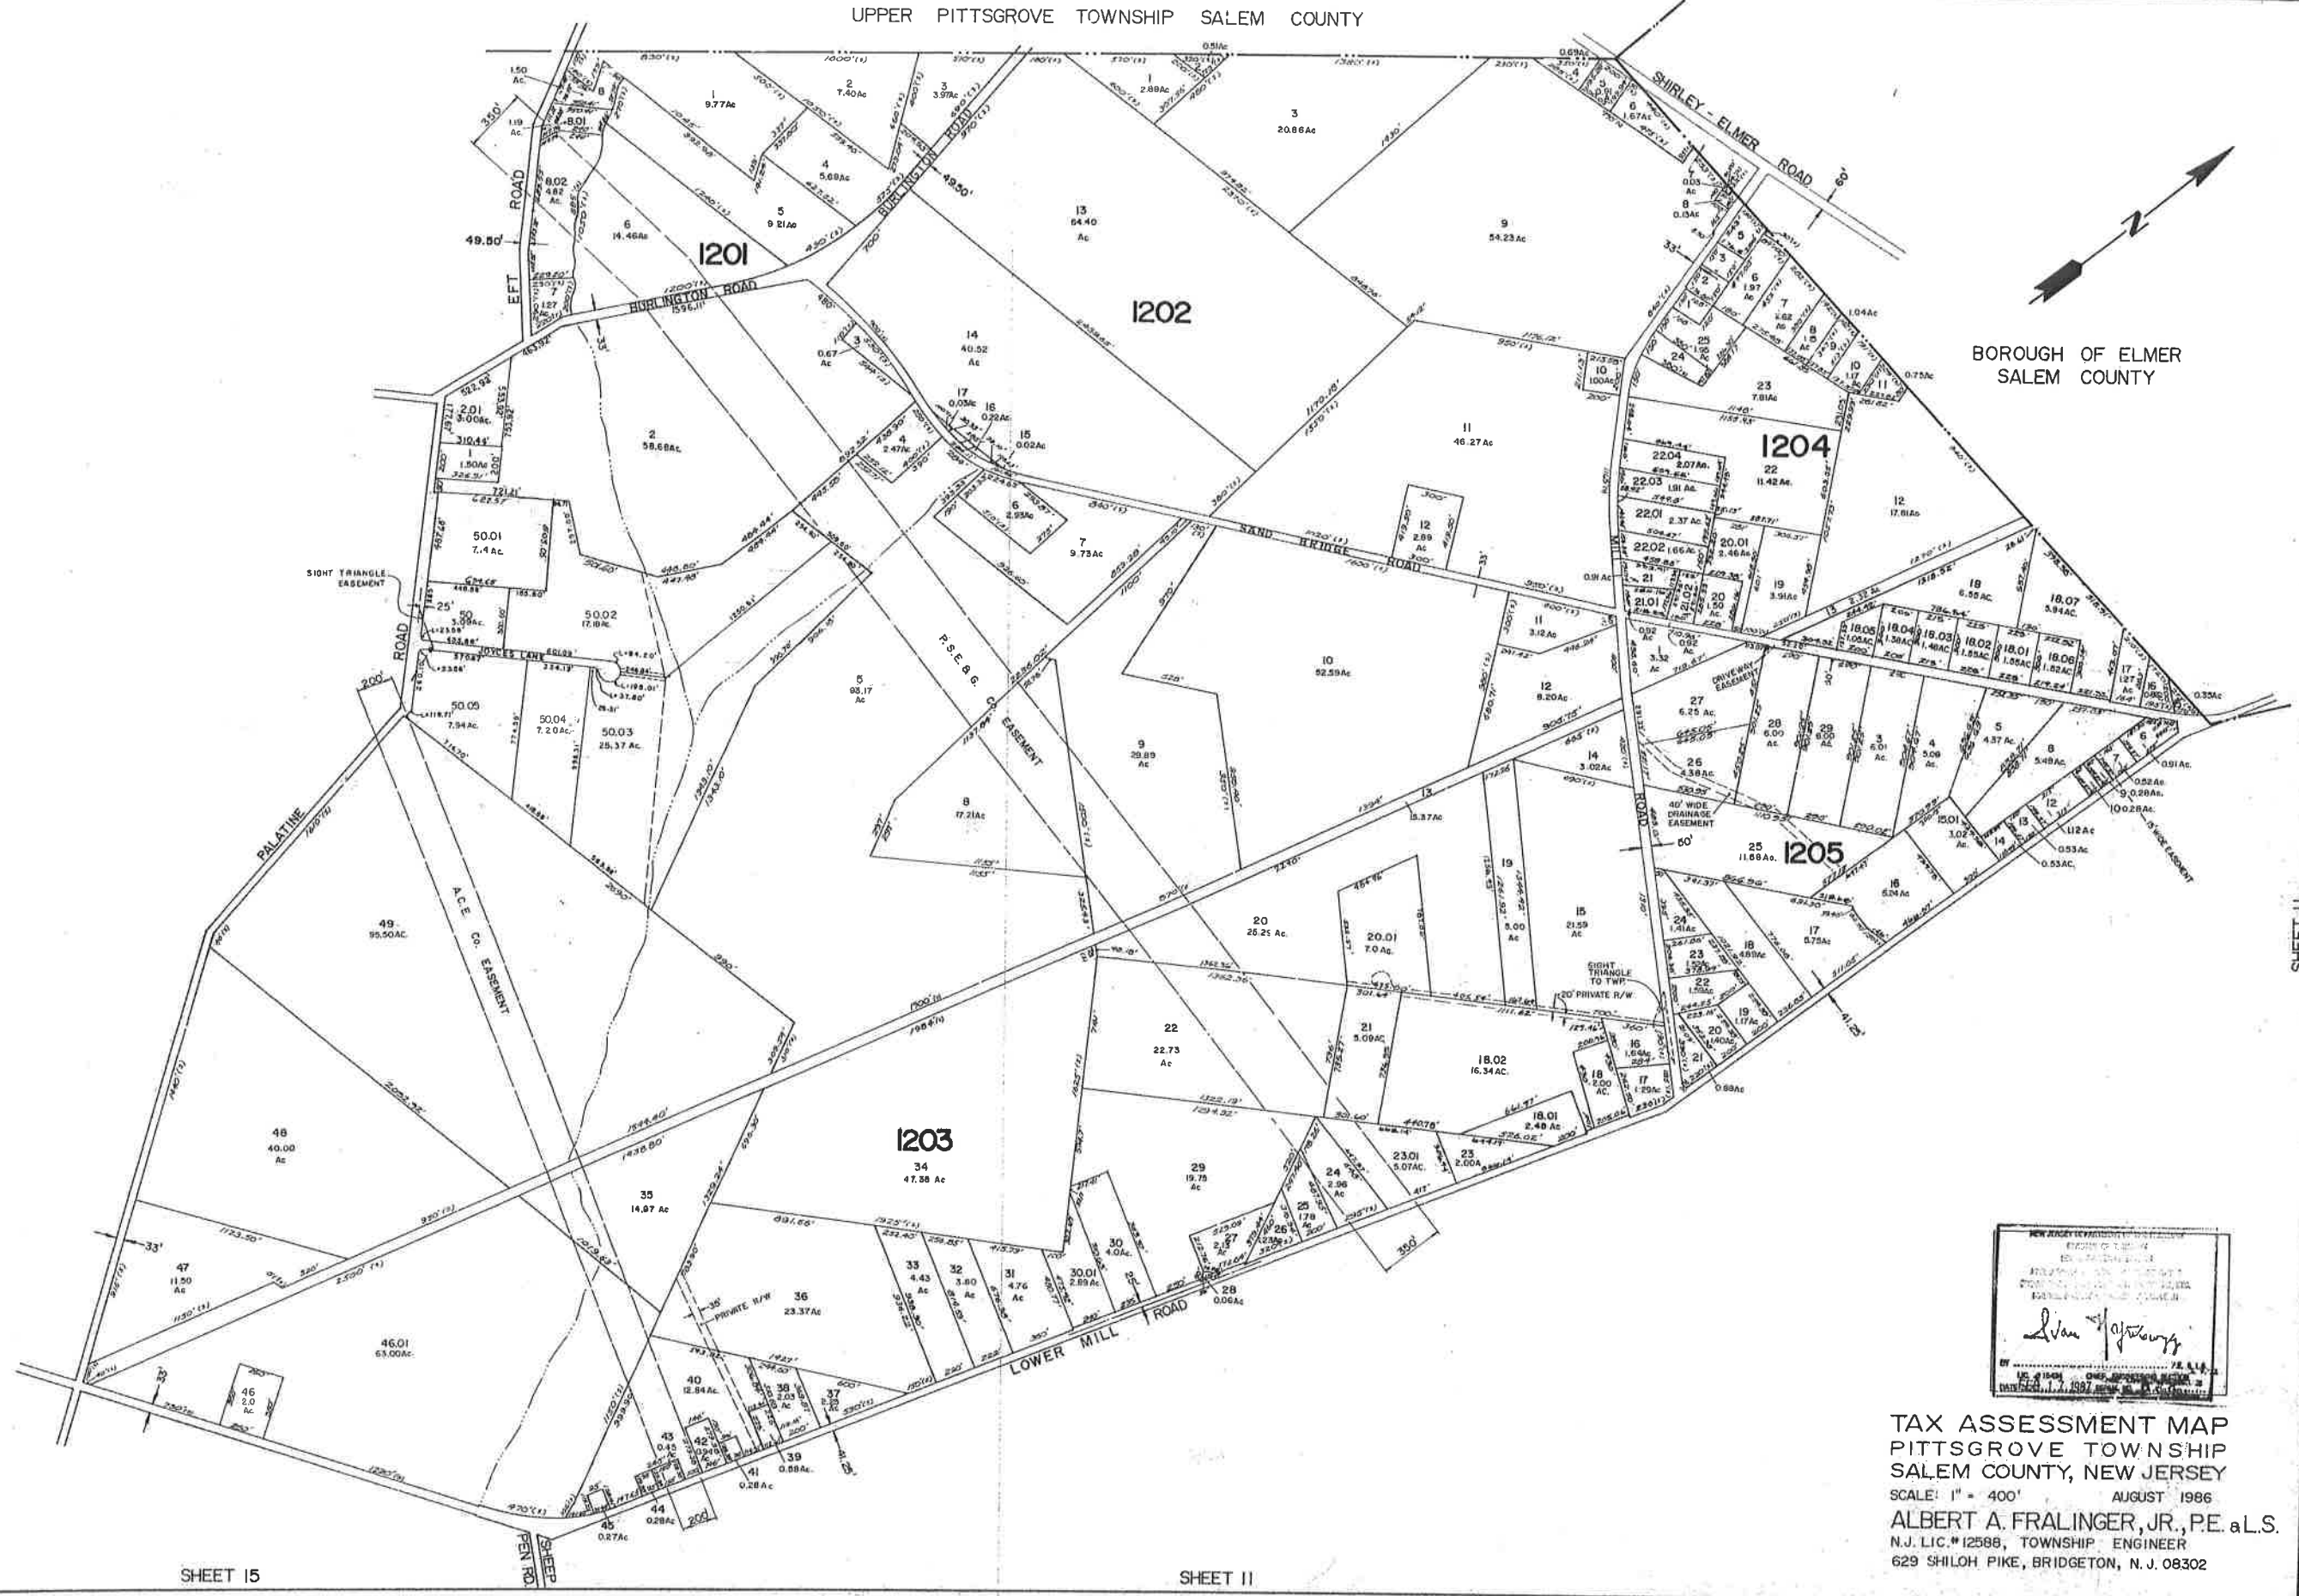

UPPER PITTSGROVE TOWNSHIP SALEM COUNTY

SHEET 13

BOROUGH OF ELMER SALEM COUNTY

TAX ASSESSMENT MAP  
 PITTSGROVE TOWNSHIP  
 SALEM COUNTY, NEW JERSEY  
 SCALE: 1" = 400' AUGUST 1986  
 ALBERT A. FRALINGER, JR., P.E. a.L.S.  
 N.J. LIC.#12588, TOWNSHIP ENGINEER  
 629 SHILOH PIKE, BRIDGETON, N.J. 08302

SHEET 15

SHEET 11

SHEET 11